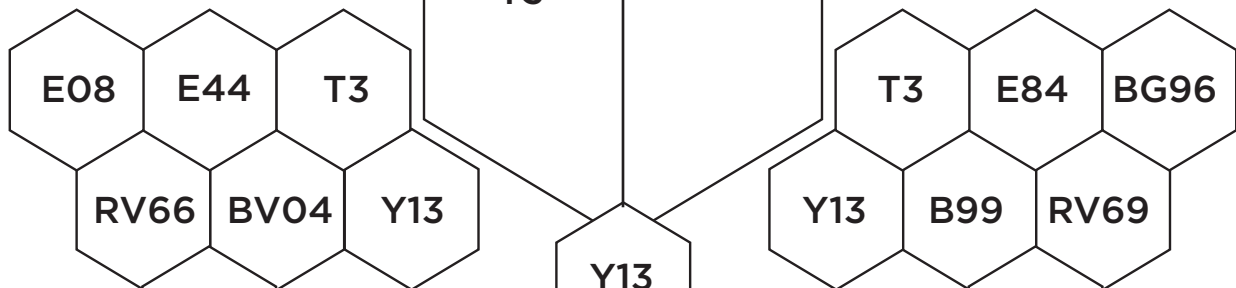

PANTONE 17-5104

2021

PANTONE 13-0647

ULTIMATE GRAY + ILLUMINATING

PANTONE'S PALETTE EXPLORATIONS

ENLIGHTENMENT

AVIARY

INTRIGUE

SUN AND SHADOW

ORBITAL

PANTONE 17-5104

2021

PANTONE 13-0647

ULTIMATE GRAY + ILLUMINATING

PANTONE'S PALETTE EXPLORATIONS

ENLIGHTENMENT