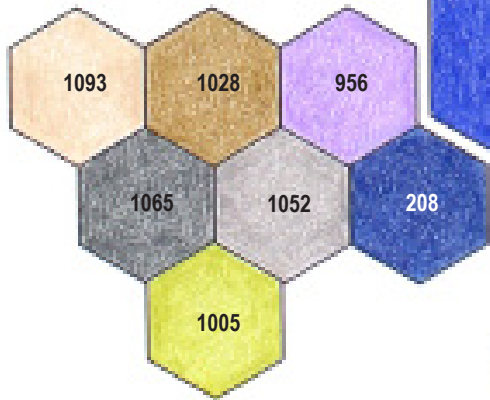

PANTONE 19-4052

CLASSIC BLUE

PANTONE'S PALETTE EXPLORATIONS
IN COPIC MARKER

UNTRADITIONAL

EXOTIC TASTES

B28, B26

DESERT
TWILIGHT

SNORKEL

PONDER

PANTONE 19-4052

CLASSIC BLUE

PANTONE'S PALETTE EXPLORATIONS
IN POLYCHROMOS PENCILS

UNTRADITIONAL

EXOTIC TASTES

DESERT
TWILIGHT

PONDER

SNORKEL

PANTONE 19-4052

CLASSIC BLUE

PANTONE'S PALETTE EXPLORATIONS
IN PRISMACOLOR PENCILS

UNTRADITIONAL

EXOTIC TASTES

DESERT
TWILIGHT

SNORKEL

PONDER

PANTONE 19-4052

CLASSIC BLUE

PANTONE'S PALETTE EXPLORATIONS
IN WATERCOLOR

UNTRADITIONAL

EXOTIC TASTES