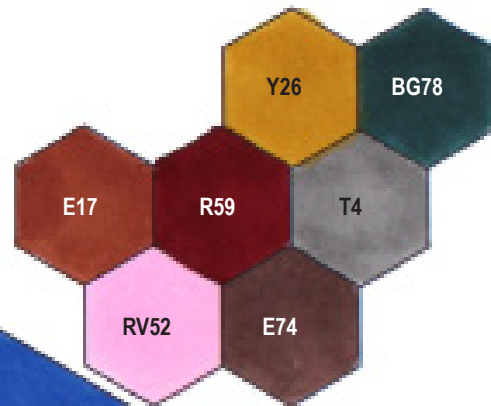

PANTONE 19-4052

CLASSIC BLUE

PANTONE'S PALETTE EXPLORATIONS
IN COPIC MARKER

UNTRADITIONAL

EXOTIC TASTES

B28, B26

DESERT
TWILIGHT

SNORKEL

PONDER

PANTONE 19-4052

CLASSIC BLUE

PANTONE'S PALETTE EXPLORATIONS
IN POLYCHROMOS PENCILS

UNTRADITIONAL

EXOTIC TASTES

DESERT
TWILIGHT

PONDER

SNORKEL

PANTONE 19-4052

CLASSIC BLUE

PANTONE'S PALETTE EXPLORATIONS
IN PRISMACOLOR PENCILS

UNTRADITIONAL

EXOTIC TASTES

DESERT
TWILIGHT

SNORKEL

PONDER

PANTONE 19-4052

CLASSIC BLUE

PANTONE'S PALETTE EXPLORATIONS
IN WATERCOLOR

UNTRADITIONAL

EXOTIC TASTES